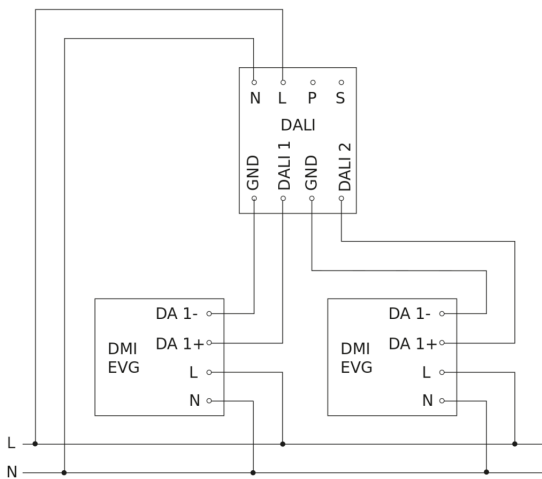

# Dual HF

DALI-2 APC - concealed  
EAN 4007841 003005  
Article number 003005

Master circuit diagram

Master/master interconnection circuit diagram